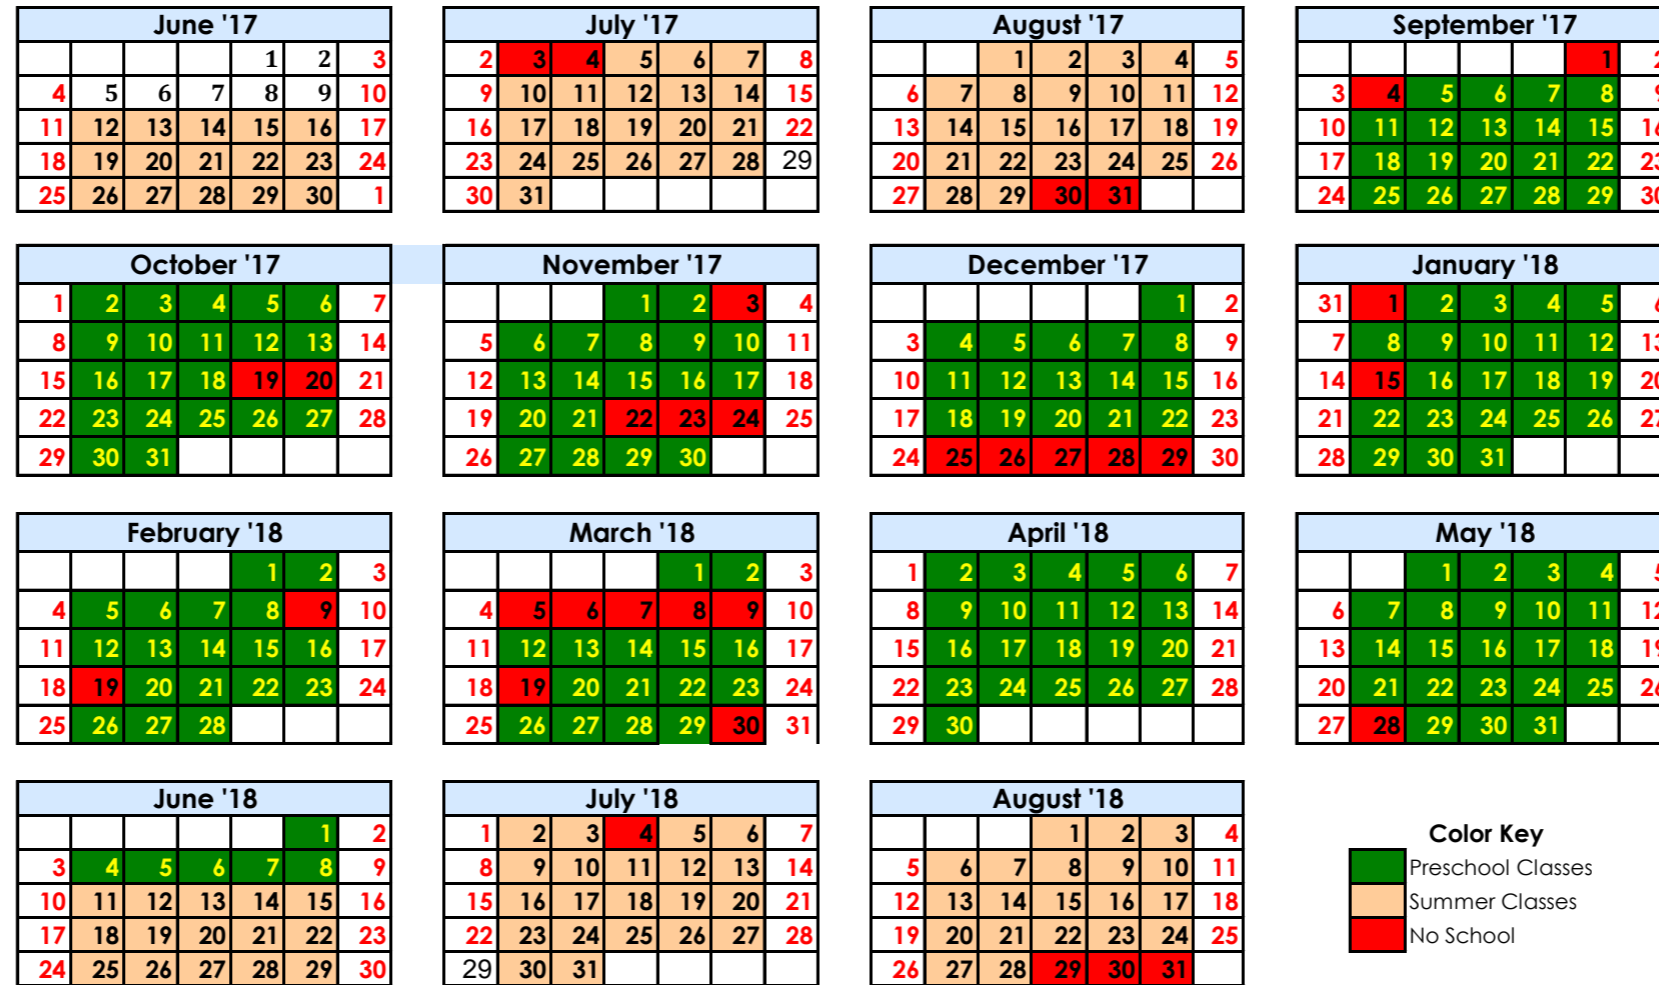

Noah's Ark Preschool

17-18 Half Day Calendar

July 2017
12 Summer Session begins

July 3 & 4 - No school

August 2017
30-31 **No School** (Labor Day Weekend)

September 2017
1 & 4 **No School** (Labor Day Weekend)
5 2017-2018 Preschool Starts
6 Parent Orientation 6:30 pm
12 Parent Orientation 6:30 pm
14 MOPS 6:30 pm
28 MOPS 6:30 pm
27, 28 & 29 Fall Picture Days

October 2017
TBA Fire Truck Visits Preschool
TBA Woehrlé to Pumpkin Patch
2 Fall Picture Days
2 NAPP 6:30 pm
4 & 5 RUN, HOP, CRAWL (fund-raiser)
12 MOPS 6:30 pm
13 Woehrlé's Students to Pumpkin Patch
19-20 MEA No 1/2 day preschool
26 MOPS 6:30 pm
27 Fall-0-Ween Family Fun Night

November 2017
6 NAPP 6:30 pm
9 MOPS 6:30 pm
22-24 **No School** (Thanksgiving)

December 2017
2 BREAKFAST WITH SANTA
4 NAPP 6:30 pm
14 MOPS
19 Noah's Ark All School Christmas Party
25-29 **No School** (Christmas Break)

January 2018
1 **No School** (New Year's Break)
8 NAPP 6:30 pm
11 MOPS 6:30 pm
15 **No School** (MLK Day)
25 MOPS 6:30

February 2018
5 NAPP 6:30 pm
9 **No School** (Staff Training)
8 MOPS 6:30 pm
19 **No School** (President's Day)
22 MOPS 6:30 pm